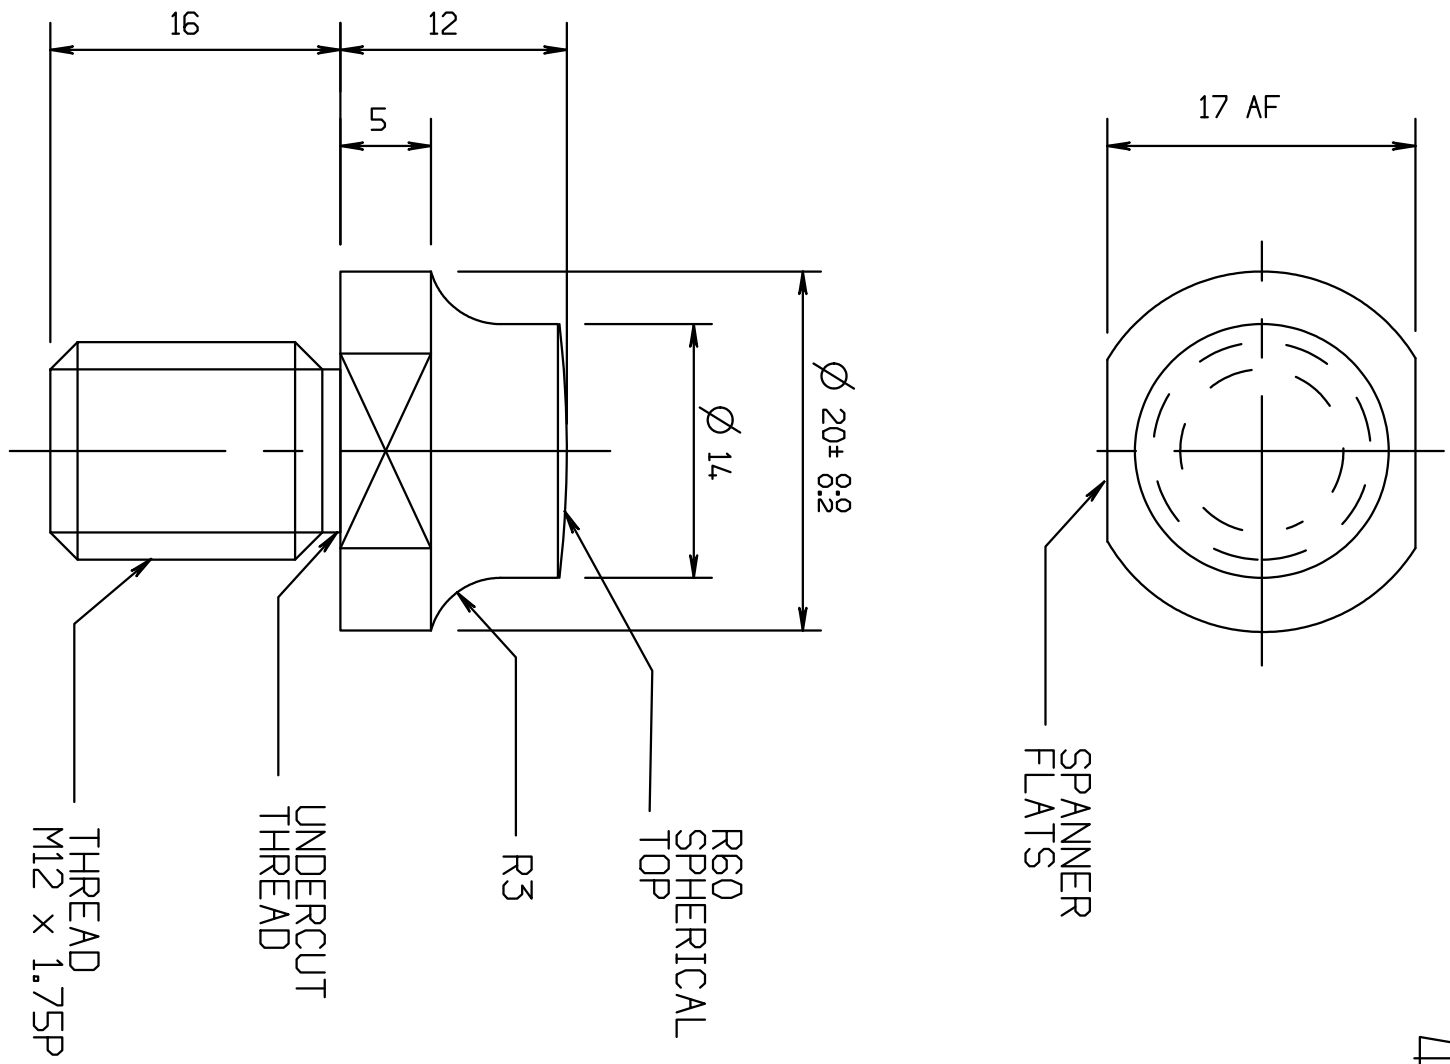

PART
A-LBM12

LOAD BUTTON A-LBM12

UNITS:	mm	ISSUED:	BY:	DRAWN:	24-06-1990	©
SCALE:	not to scale	CHANGE:		REVISION:	03 DATE: 20-06-1996	
CHKD:		APPROVED:		DWG No.:	\ACC\APLN\A-LBM12	